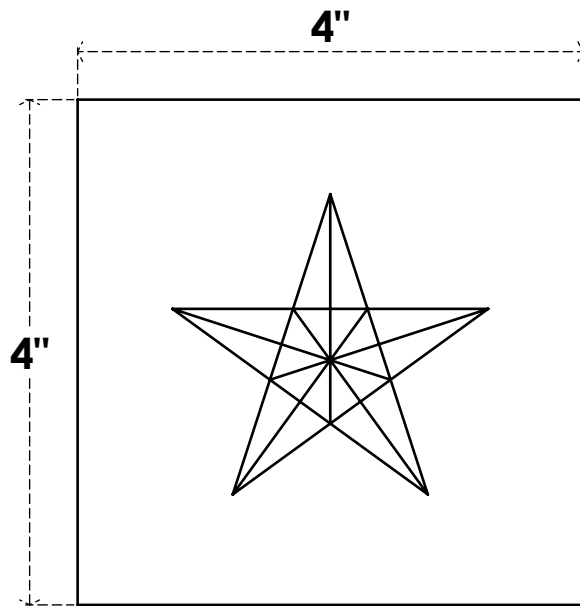

# ROSP040X040X100SDG06

4"W X 4"H X 1"P STANDARD SEDGWICK STAR ROSETTE WITH SQUARE EDGE,  
ARCHITECTURAL GRADE PVC

**FRONT**

**SIDE**

EKENA MILLWORK  
2300 WEST MAIN ST.  
CLARKSVILLE, TX 75426  
TOLL FREE: 866-607-0453  
WWW.EKENAMILLWORK.COM