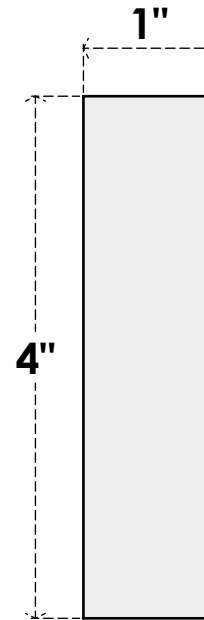

# ROSP040X040X100SDG06

4"W X 4"H X 1"P STANDARD SEDGWICK STAR ROSETTE WITH SQUARE EDGE,  
ARCHITECTURAL GRADE PVC

**FRONT**

**SIDE**

EKENA MILLWORK  
2300 WEST MAIN ST.  
CLARKSVILLE, TX 75426  
TOLL FREE: 866-607-0453  
WWW.EKENAMILLWORK.COM

**NOTES**

1. INSTALLATION TO BE COMPLETED IN ACCORDANCE WITH MANUFACTURER'S SPECIFICATIONS.
2. DRAWING MAY NOT BE TO SCALE
3. THIS DRAWING IS INTENDED FOR DESIGN AND PLANNING PURPOSES ONLY.
4. ALL INFORMATION CONTAINED HEREIN WAS CURRENT AT THE TIME OF DEVELOPMENT BUT MUST BE REVIEWED AND APPROVED BY THE PRODUCT MANUFACTURER TO BE CONSIDERED ACCURATE.
5. ARCHITECTURAL GRADE PVC PRODUCTS ARE MADE FROM EXPANDED CELLULAR PVC AND COME NATURALLY WHITE BUT MAY BE PAINTED